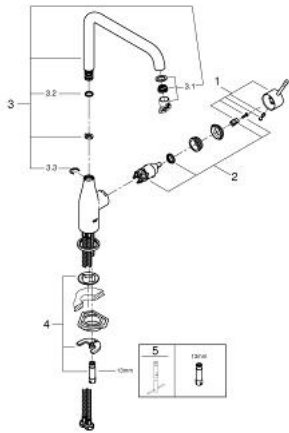

30 269 000 **ESSENCE SINGLE-LEVER SINK MIXER 1/2"**

PRODUCT DESCRIPTION

- Colour: Chrome
- high spout
- monobloc installation
- GROHE Long-Life Shine durable sparkling sheen
- 28 mm ceramic cartridge with GROHE SilkMove
- mousseur
- swivel tubular spout
- adjustable swivel area 0° / 150° / 360°
- flexible connection hoses
- metal fixation set
- integrated temperature limiter

30 269 000 ESSENCE SINGLE-LEVER SINK MIXER 1/2"

SPARE PARTS, March 2016 – now

- 1: Lever (Spare part-nr. 46927000)
- 2: Cartridge (Spare part-nr. 46580000)
- 3: L-spout (Spare part-nr. 13376000)
- 3.1: Flow restrictor (Spare part-nr. 48270000)
- 3.2: O-Ring Ø13,5 x Ø2,75 (Spare part-nr. 0128500M)
- 3.3: Safety ring (Spare part-nr. 4826600M)
- 4: Shank mounting kit (Spare part-nr. 46671000)
- 5: Mounting wrench (Spare part-nr. 19017000)*