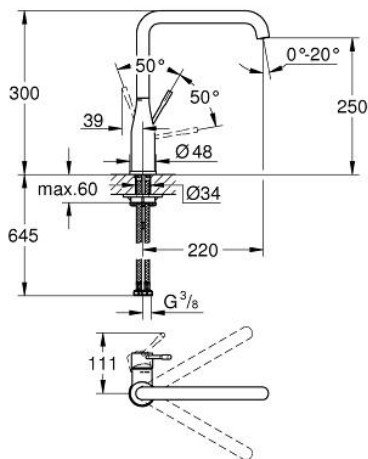

30 269 000 **ESSENCE SINGLE-LEVER SINK MIXER 1/2"**

PRODUCT DESCRIPTION

- Colour: Chrome
- high spout
- monobloc installation
- GROHE Long-Life Shine durable sparkling sheen
- 28 mm ceramic cartridge with GROHE SilkMove
- mousseur
- swivel tubular spout
- adjustable swivel area 0° / 150° / 360°
- flexible connection hoses
- metal fixation set
- integrated temperature limiter

30 269 000 ESSENCE SINGLE-LEVER SINK MIXER 1/2"

SPARE PARTS, March 2016 – now

- 1: Lever (Spare part-nr. 46927000)
- 2: Cartridge (Spare part-nr. 46580000)
- 3: L-spout (Spare part-nr. 13376000)
- 3.1: Flow restrictor (Spare part-nr. 48270000)
- 3.2: O-Ring Ø13,5 x Ø2,75 (Spare part-nr. 0128500M)
- 3.3: Safety ring (Spare part-nr. 4826600M)
- 4: Shank mounting kit (Spare part-nr. 46671000)
- 5: Mounting wrench (Spare part-nr. 19017000)*