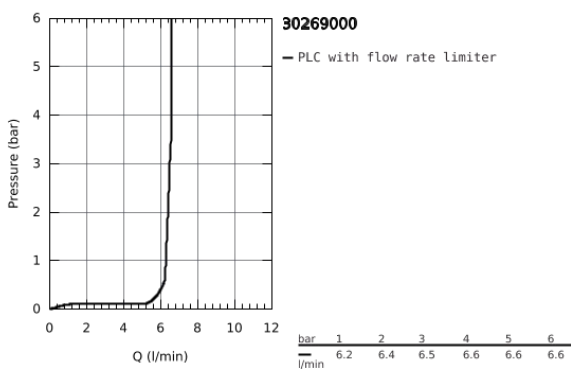

30 269 000 **ESSENCE SINGLE-LEVER SINK MIXER 1/2"**

PRODUCT DESCRIPTION

- Colour: Chrome
- high spout
- monobloc installation
- GROHE Long-Life Shine durable sparkling sheen
- 28 mm ceramic cartridge with GROHE SilkMove
- mousseur
- swivel tubular spout
- adjustable swivel area 0° / 150° / 360°
- flexible connection hoses
- metal fixation set
- integrated temperature limiter

30 269 000 ESSENCE SINGLE-LEVER SINK MIXER 1/2"

SPARE PARTS, March 2016 – now

- 1: Lever (Spare part-nr. 46927000)
- 2: Cartridge (Spare part-nr. 46580000)
- 3: L-spout (Spare part-nr. 13376000)
- 3.1: Flow restrictor (Spare part-nr. 48270000)
- 3.2: O-Ring Ø13,5 x Ø2,75 (Spare part-nr. 0128500M)
- 3.3: Safety ring (Spare part-nr. 4826600M)
- 4: Shank mounting kit (Spare part-nr. 46671000)
- 5: Mounting wrench (Spare part-nr. 19017000)*